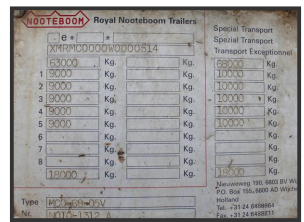

## Nootboom MCO-68-05V 5 Axle Stepframe

**£22,000.00**

1998 Nootboom MCO-68-05V 5 axle heavy duty stepframe semi-low loader trailer. Square neck, fully power steered, well maintained. Tested

Product Details	
Category/Type	PLANT TRAILERS
Make	Nootboom MCO-68-05V
Model	5 Axle Stepframe
Year	1998
Hours/KM	-