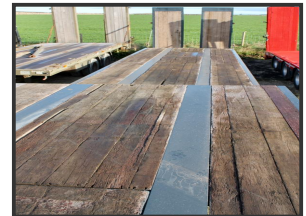

## King GTS 44/3

**£16,950.00**

King GTS 44/3 3-17.5. 2007 3 Axle heavy duty step frame trailer with hydraulic ramps. Will be supplied with 12 months MOT.

Product Details	
Category/Type	TRAILERS (3 and 4 Axle)
Make	King
Model	GTS 44/3
Year	2007
Hours/KM	-