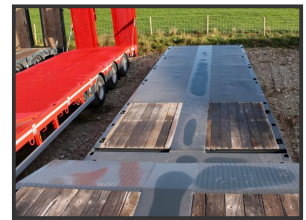

Worldwide Plant

PLANT & TRUCK SALES

Broshuis 4 AOU-1640 Extendable Low Bed

£27,950.00

Broshuis (4 AOU-1640) 2007 4 Axle Low Bed Semi-Trailer. Extendable. Self Tracking Rear Axles 3 and 4. Twist Lock Plates Available with 12 months MOT. Fully refurbished and excellent tyres all round. Please call or email for more information and / or bigger photos