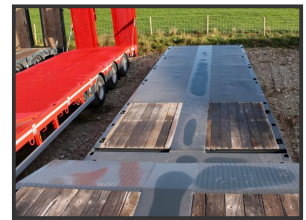

Worldwide Plant

PLANT & TRUCK SALES

Broshuis 4 AOU-1640 Extendable Low Bed

£27,950.00

Broshuis (4 AOU-1640) 2007 4 Axle Low Bed Semi-Trailer. Extendable. Self Tracking Rear Axles 3 and 4. Twist Lock Plates Available with 12 months MOT. Fully refurbished and excellent tyres all round. Please call or email for more information and / or bigger photos

Product Details	
Category/Type	TRAILERS (3 and 4 Axle)
Make	Broshuis 4 AOU-1640
Model	Extendable Low Bed
Year	2007
Hours/KM	-

Thornton Station Yard, Holme Head Farm Road, INGLETON, LA6 3ET

Tel: +44 (0)7770 721 666