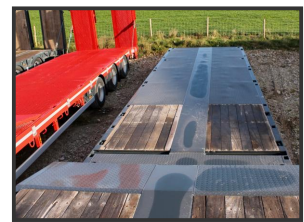

Worldwide Plant

PLANT & TRUCK SALES

Broshuis 4 AOU-1640 Extendable Low Bed

£27,950.00

Broshuis (4 AOU-1640) 2007 4 Axle Low Bed Semi-Trailer. Extendable. Self Tracking Rear Axles 3 and 4. Twist Lock Plates Available with 12 months MOT. Fully refurbished and excellent tyres all round. Please call or email for more information and / or bigger photos

Product Details

Category/Type	TRAILERS (3 and 4 Axle)
Make	Broshuis 4 AOU-1640
Model	Extendable Low Bed
Year	2007
Hours/KM	-

Thornton Station Yard, Holme Head Farm Road, INGLETON, LA6 3ET

Tel: +44 (0)7770 721 666